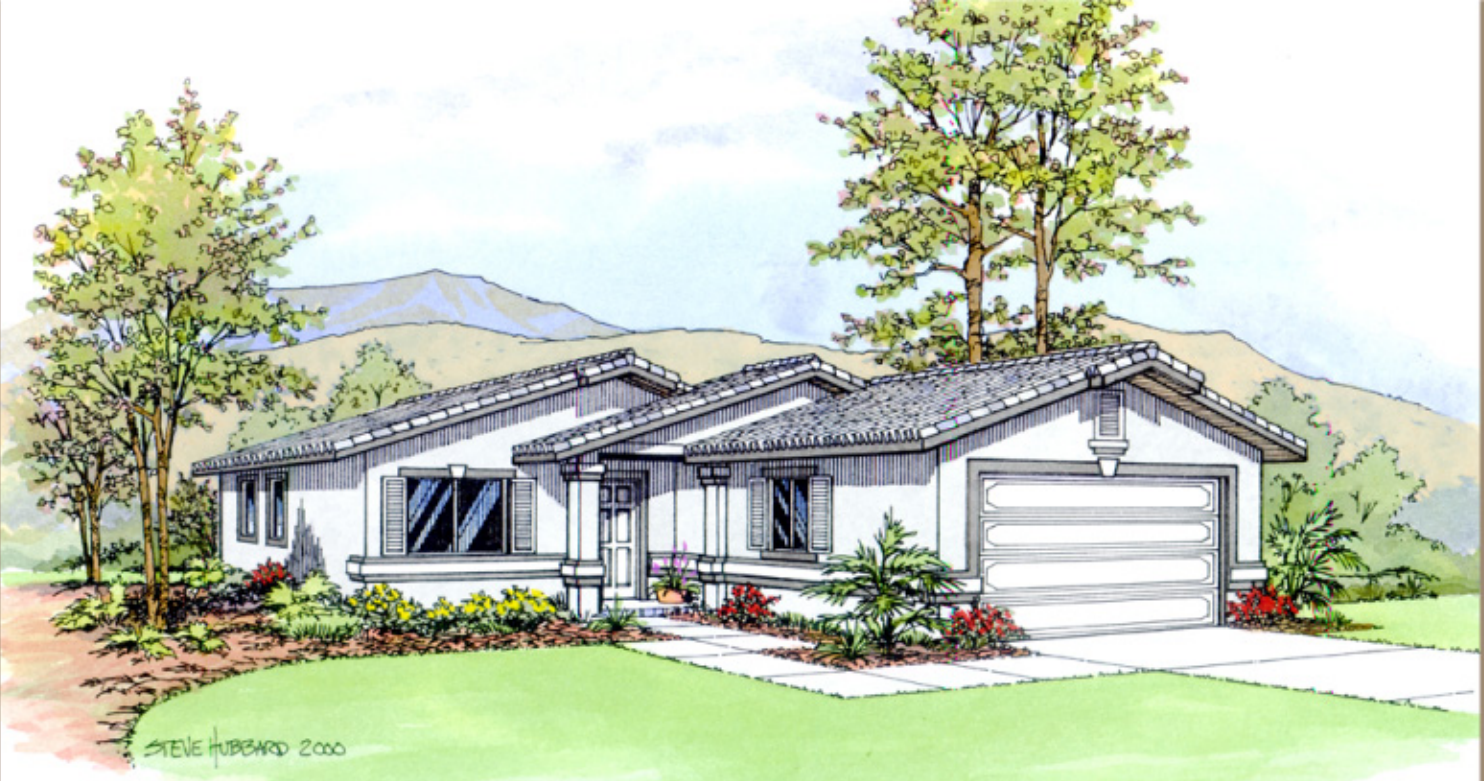

Santa Fe

Santa Fe
1,148 sq. ft. living space
3 bedroom, 2 bath
2 car garage
8 ft. ceilings
32 sq. ft. covered porch

Designed for a narrow lot, the Santa Fe makes efficient use of limited space. Though less than 1,200 square feet, this plan has plenty of storage space, including a pantry in the kitchen. The three bedrooms are comfortably located close to the living room with bedroom one having access to a private bath.