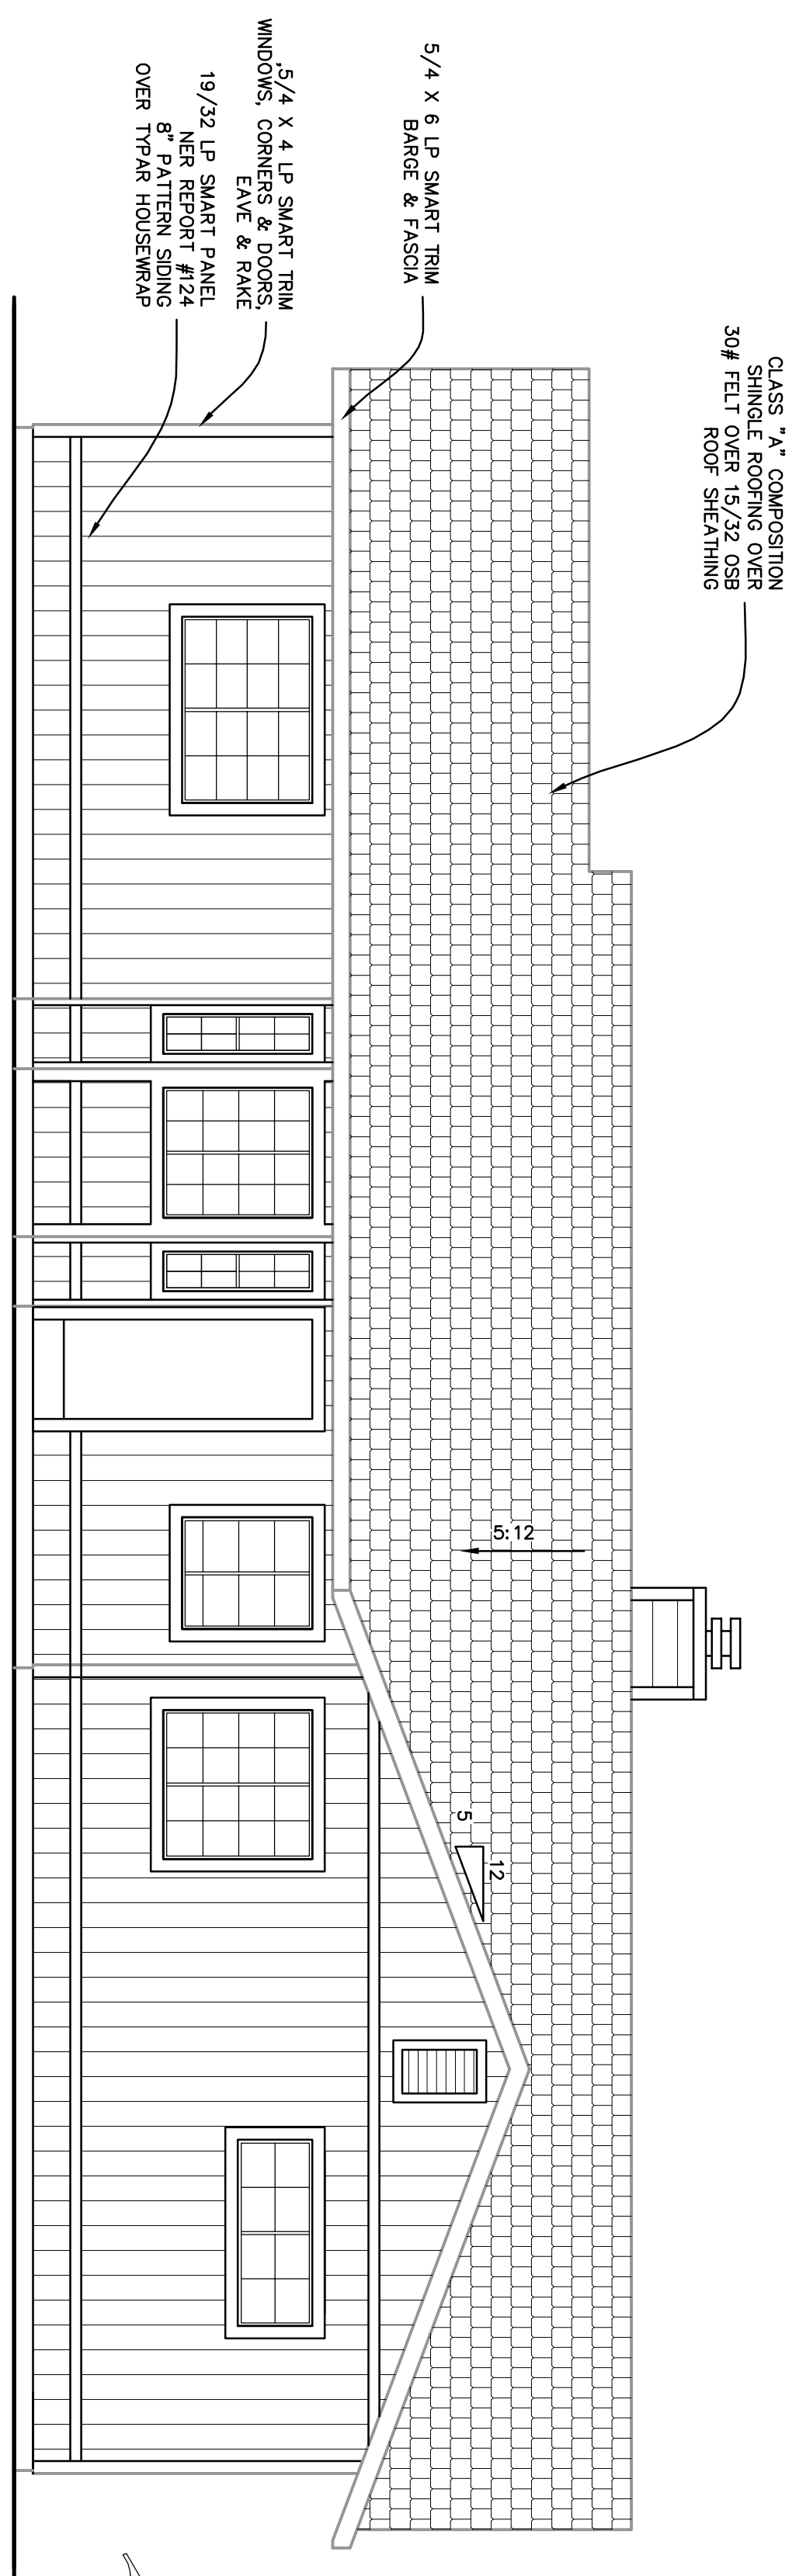

PACIFIC

REAR ELEVATION

SCALE 1/4" = 1'-0"

RIGHT ELEVATION

SCALE 1/4" = 1'-0"

HOWERS, INC.