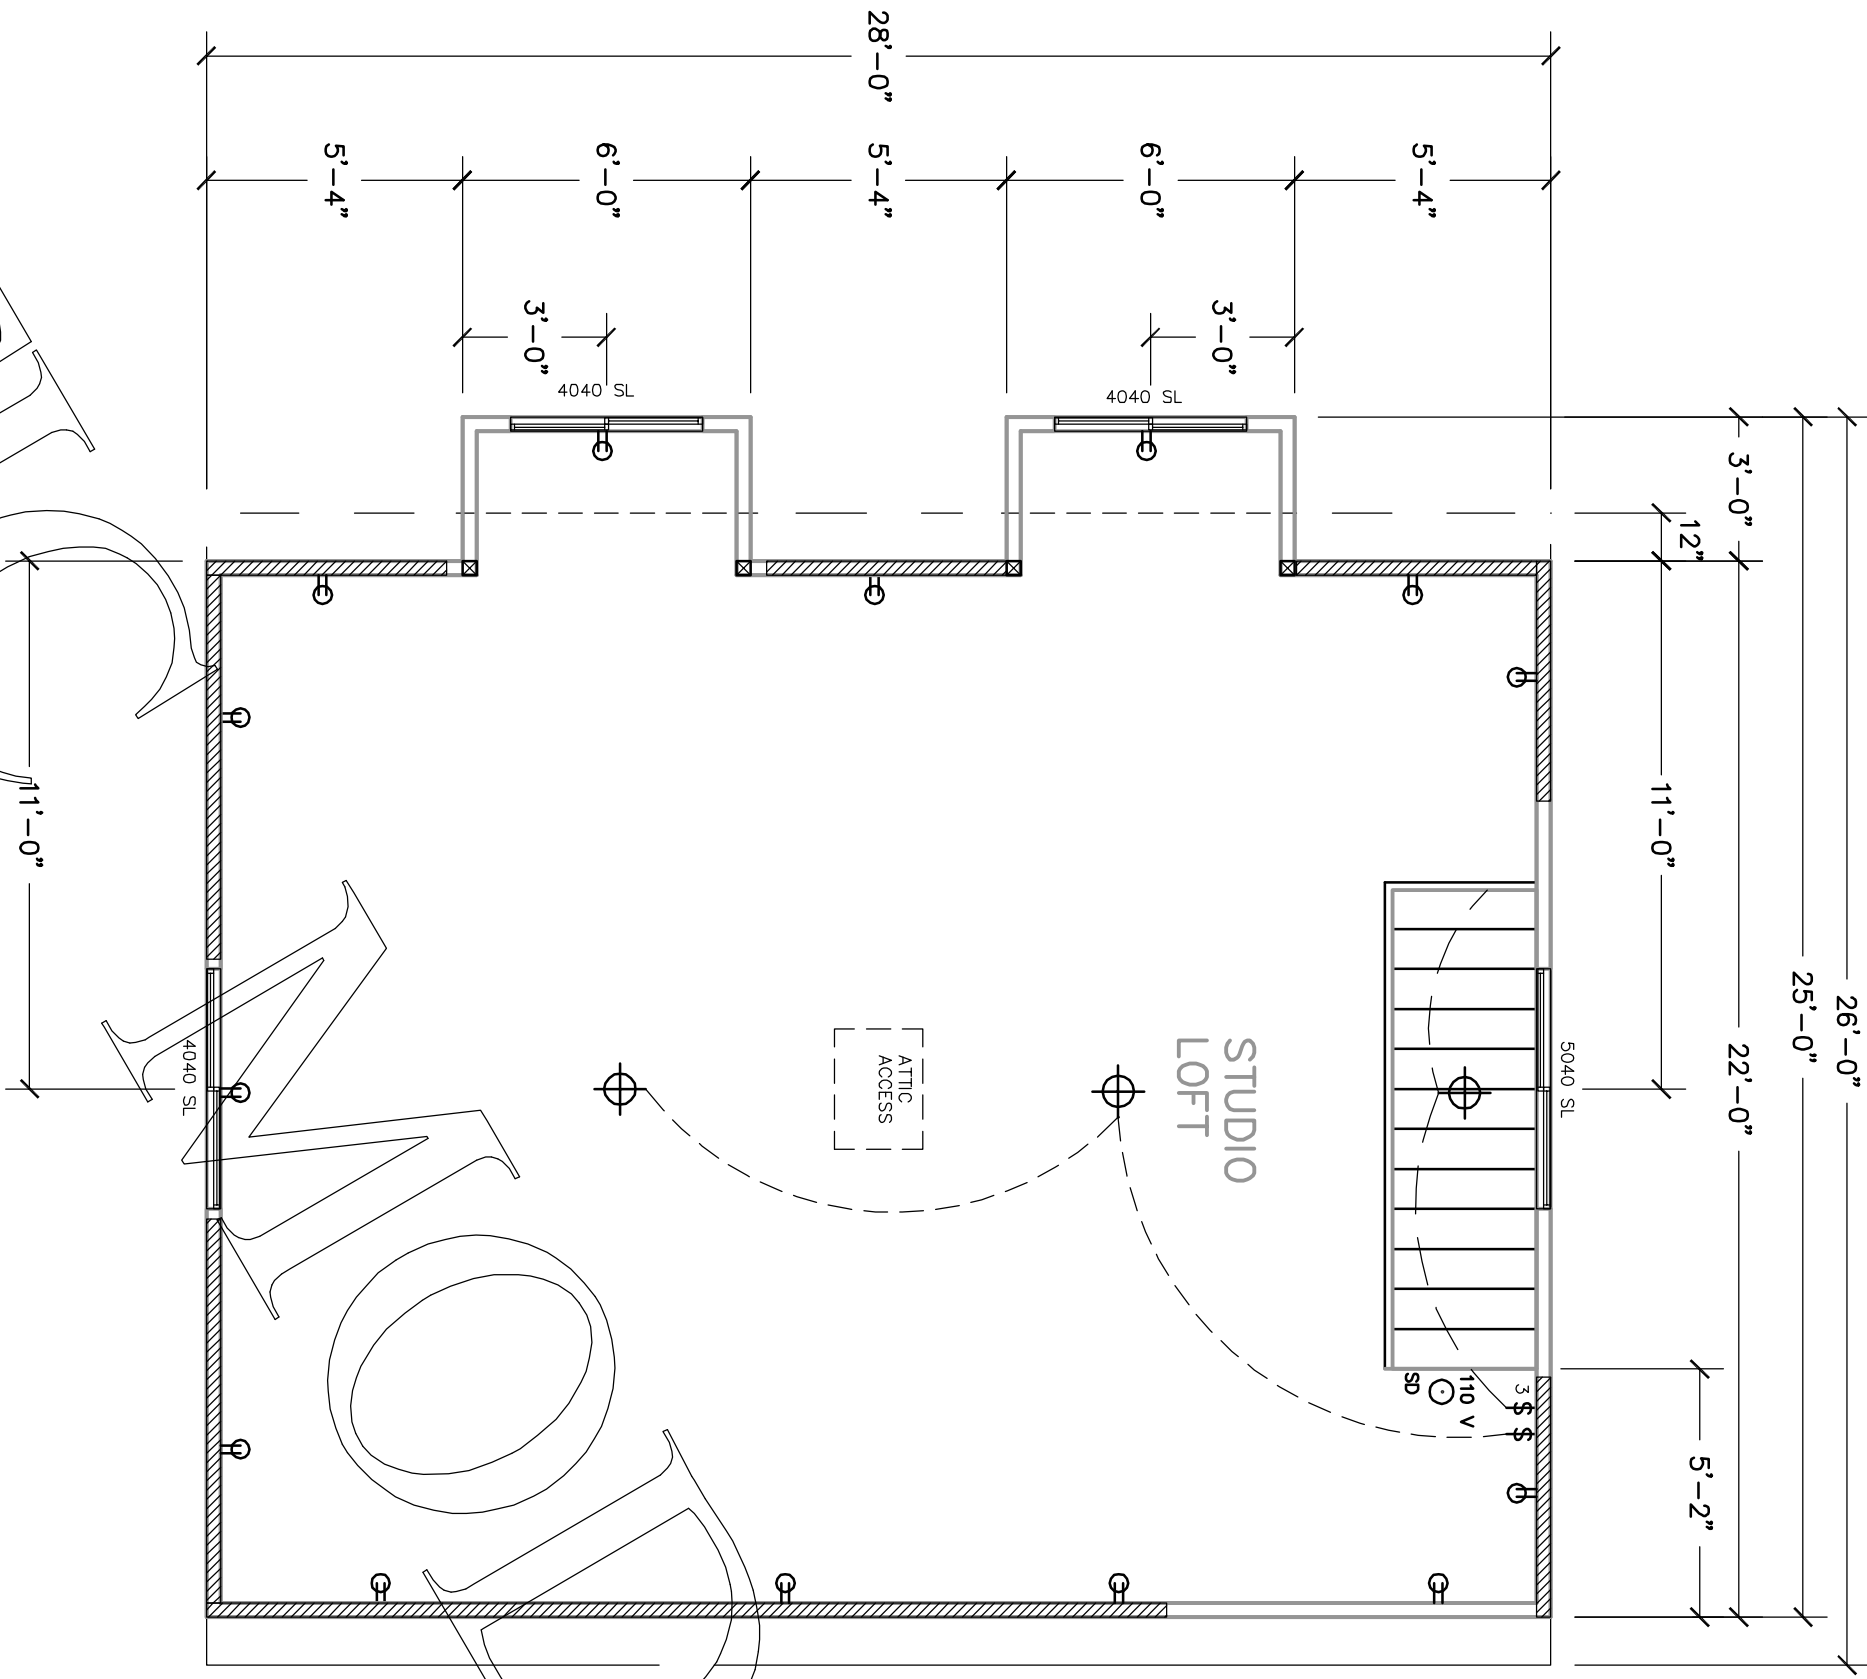

PACIFIC
PRE-ENGINEERED
EL GRANDE

SECOND FLOOR PLAN

SCALE 1/4" = 1'-0"