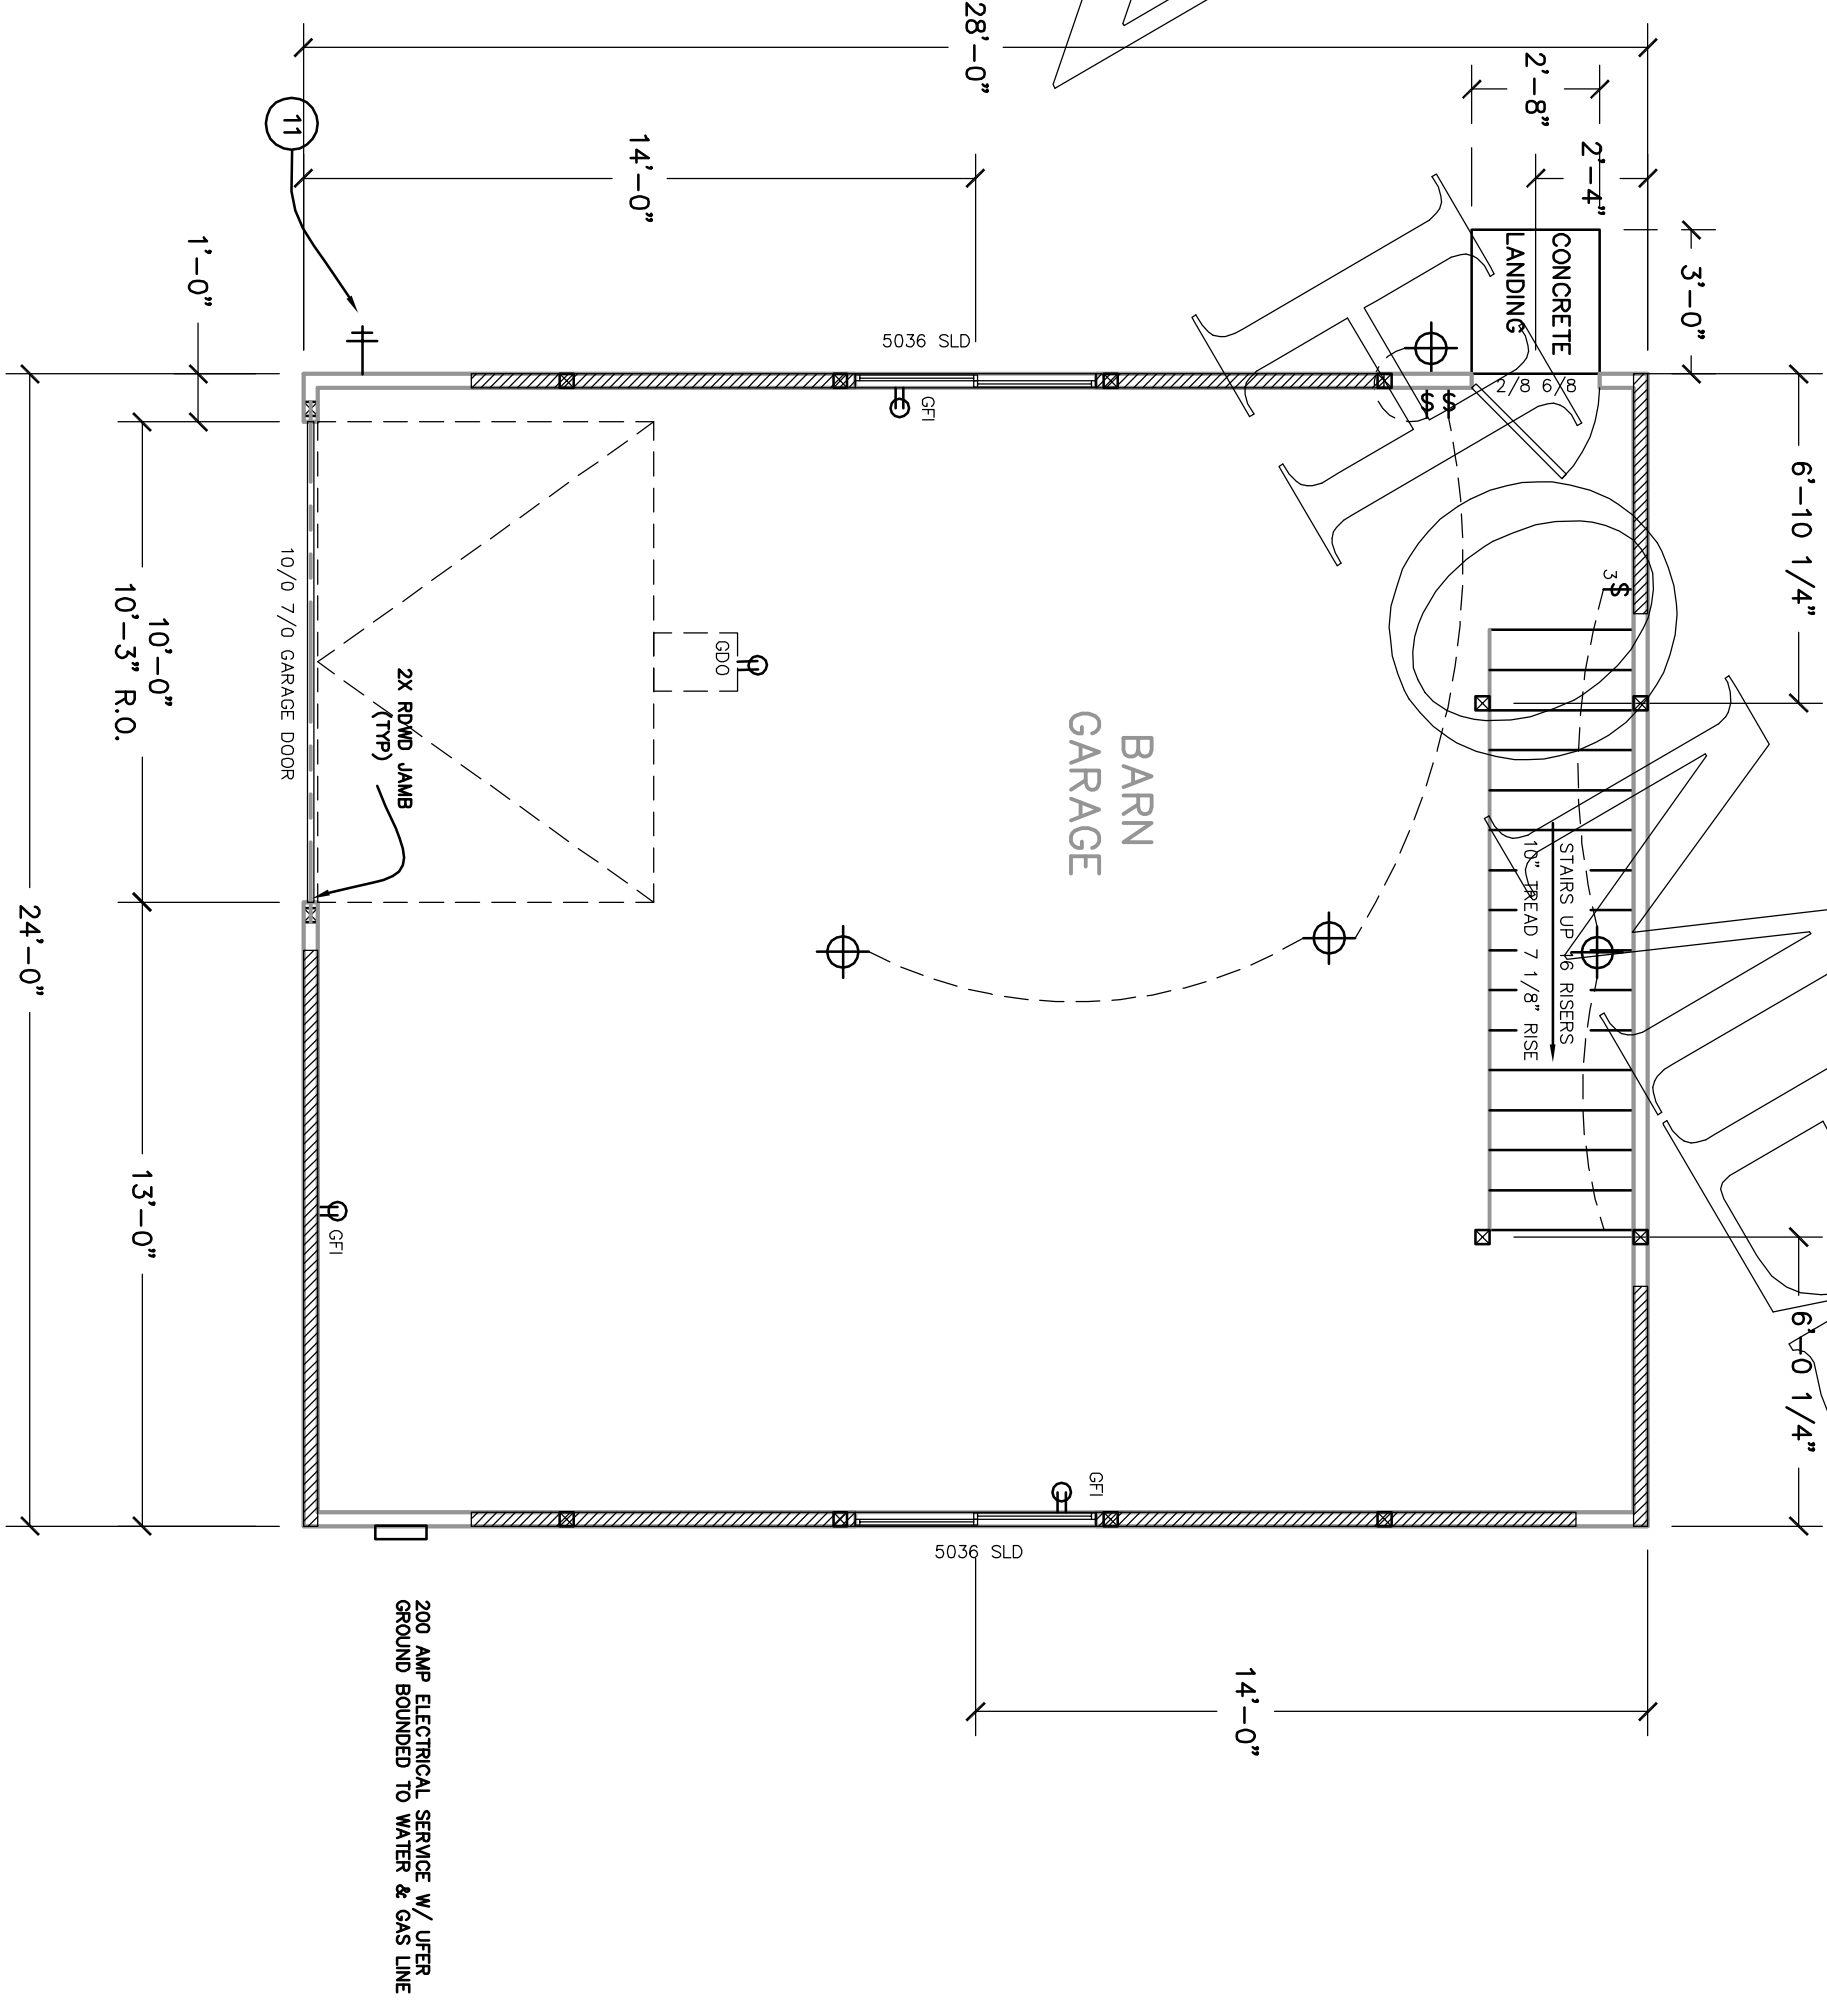

FIRST FLOOR PLAN

SCALE 1/4" = 1'-0"